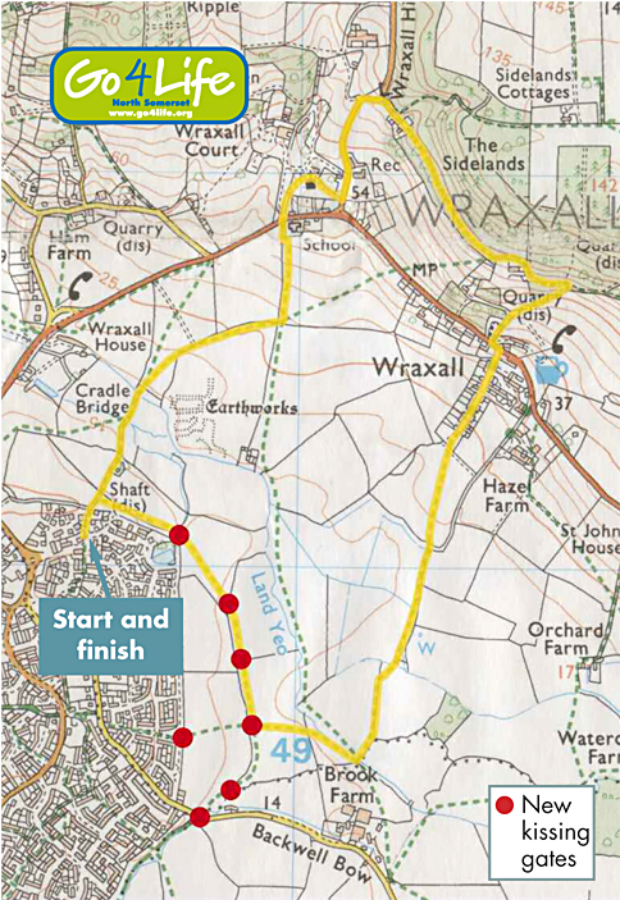

Go4Life

North Somerset
www.go4life.org

Start and finish

● New kissing gates

Based upon the Ordnance Survey mapping with the permission of the Controller of Her Majesty's Stationery Office © Crown Copyright. Unauthorised reproduction infringes Crown Copyright and may lead to prosecution or civil proceedings.
(North Somerset Council, 100023397, 2010)