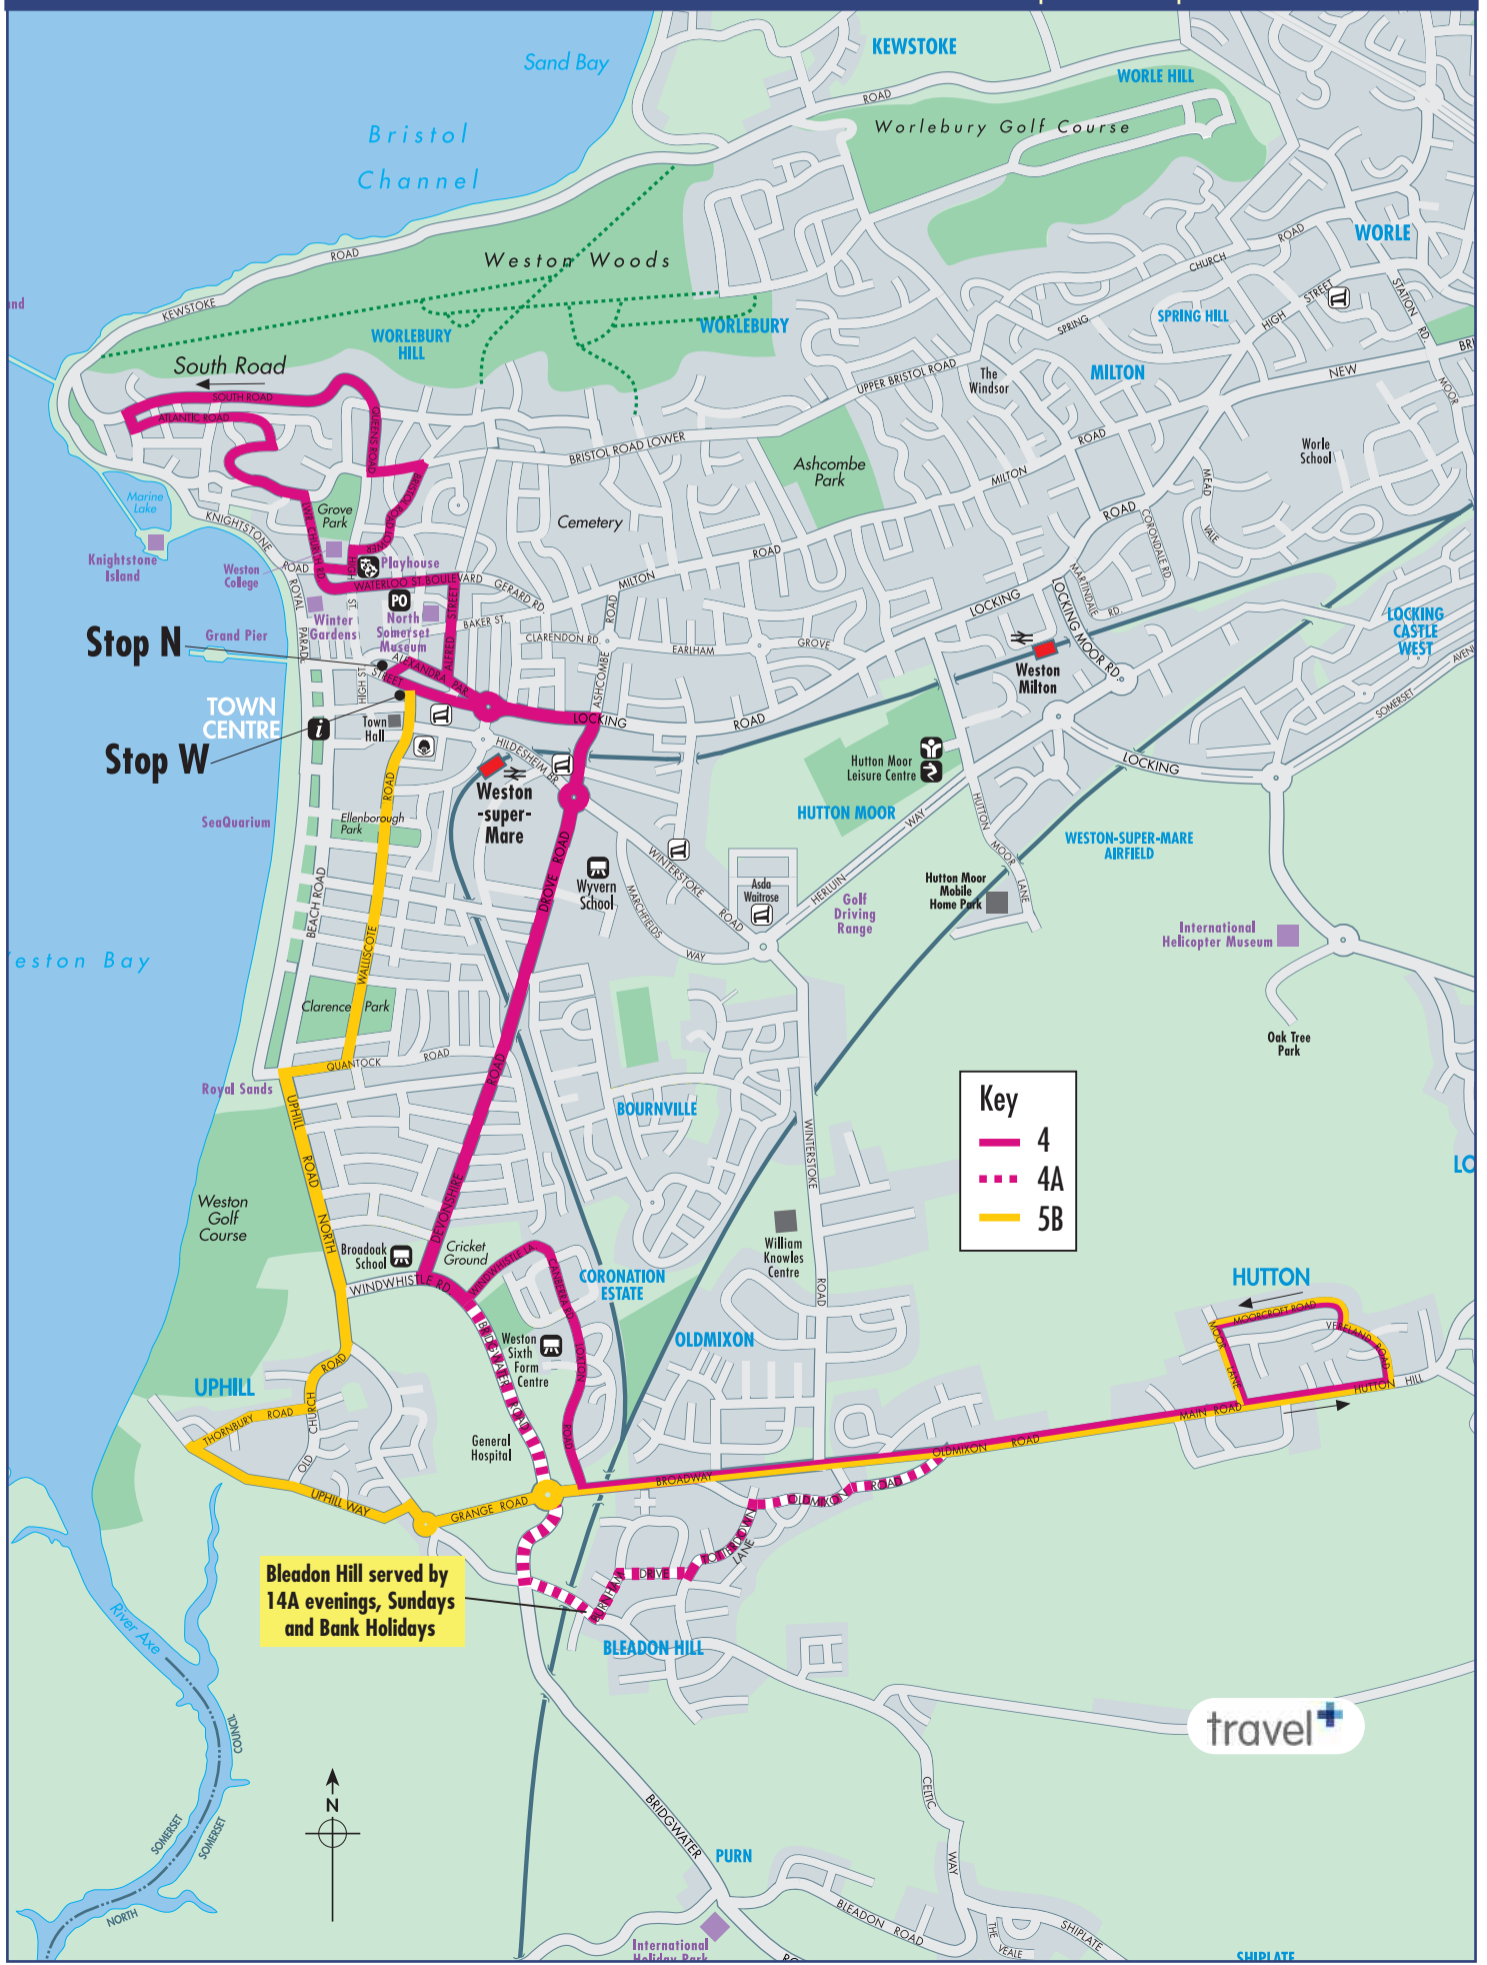

**ROUTE 4A: Hutton to South Road** via Bleadon Hill and Weston town centre **WebberBus**

**ROUTE 5B: Hutton to Weston town centre** via Weston General Hospital and Uphill **First Bus**

**Key**

- 4
- - - 4A
- 5B

All 5B journeys continue to and from Worle Sainsburys

REGENT STREET, Stop N	1950	2050	2150	2250
Quantock Road	1956	2056	2156	2256
Uphill, Wharf	2001	2101	2201	2301
Uphill, Grange Road	2004	2104	2204	2304
Oldmixon, Broadway	2006	2106	2206	2306
HUTTON, Moor Lane	2011	2111	2211	2311

All 5B journeys continue to and from Worle Sainsburys

Hutton, Moor Lane	0915	1015	1115	2015	2115	2215
Oldmixon, Broadway	0920	1020	1120	then	2020	2120
Uphill, Hospital Grounds	0922	1022	1122	every	2022	2122
Uphill, Wharf	0924	1024	1124	hour	2024	2124
Quantock Road	0930	1030	1130	until	2030	2130
Regent Street, Stop V	0934	1034	1134	–	2034	2134