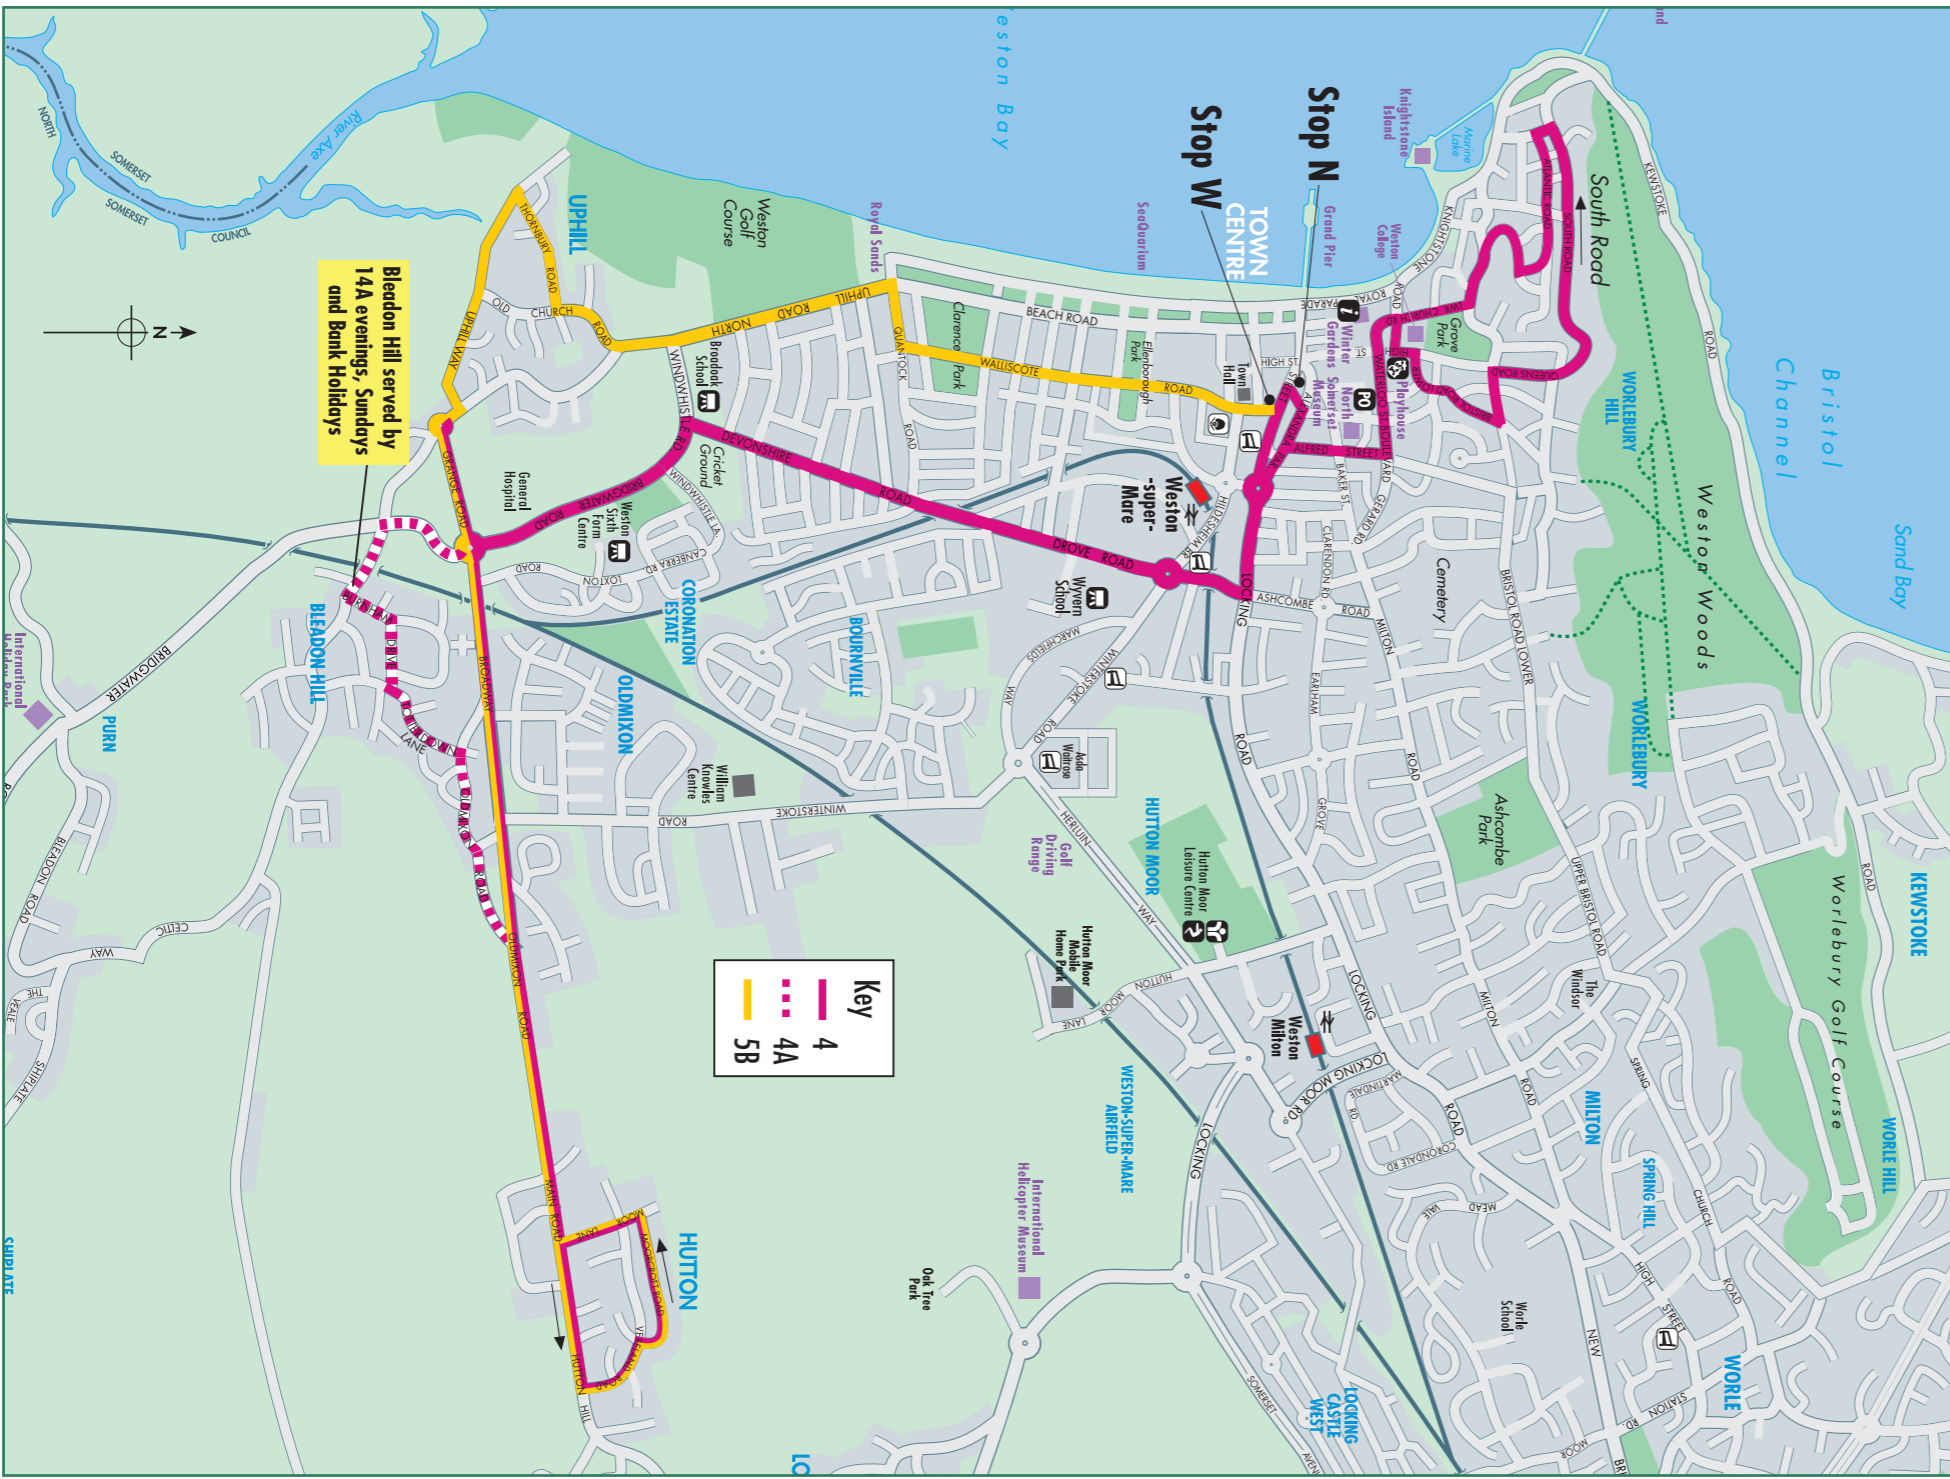

Bleadon Hill served by 14A evenings, Sundays and Bank Holidays