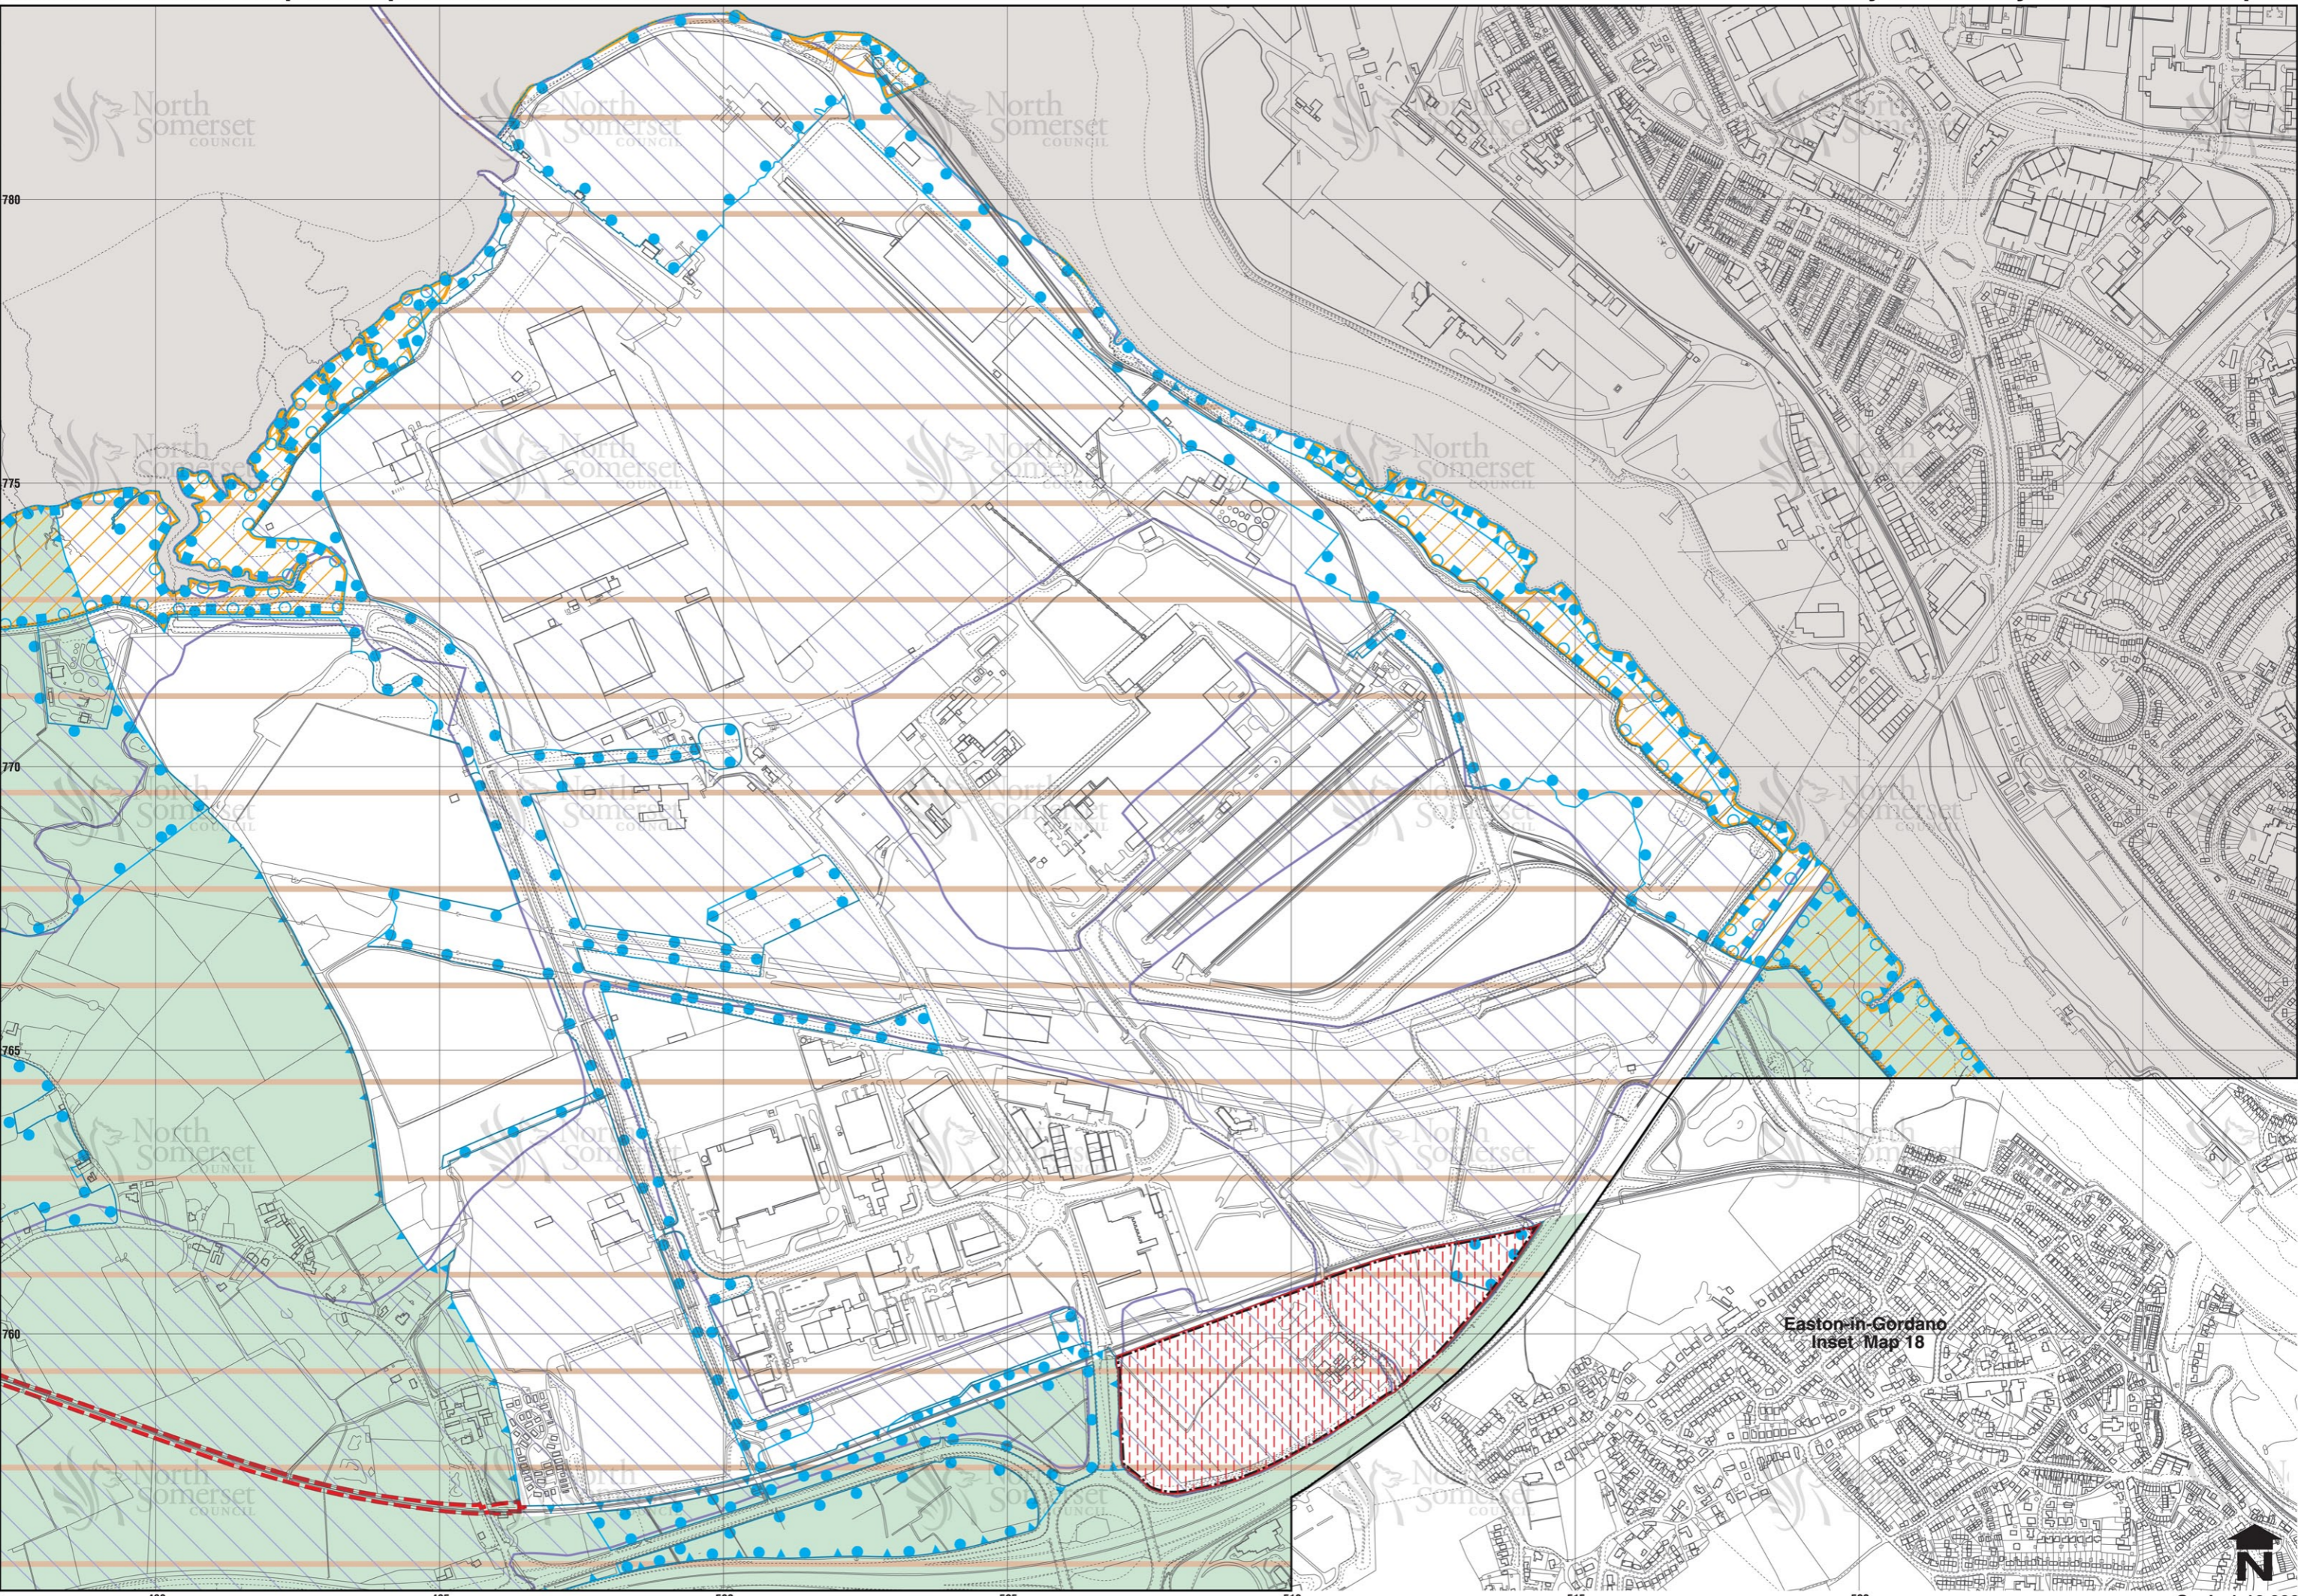

Easton-in-Gordano
Inset Map 18