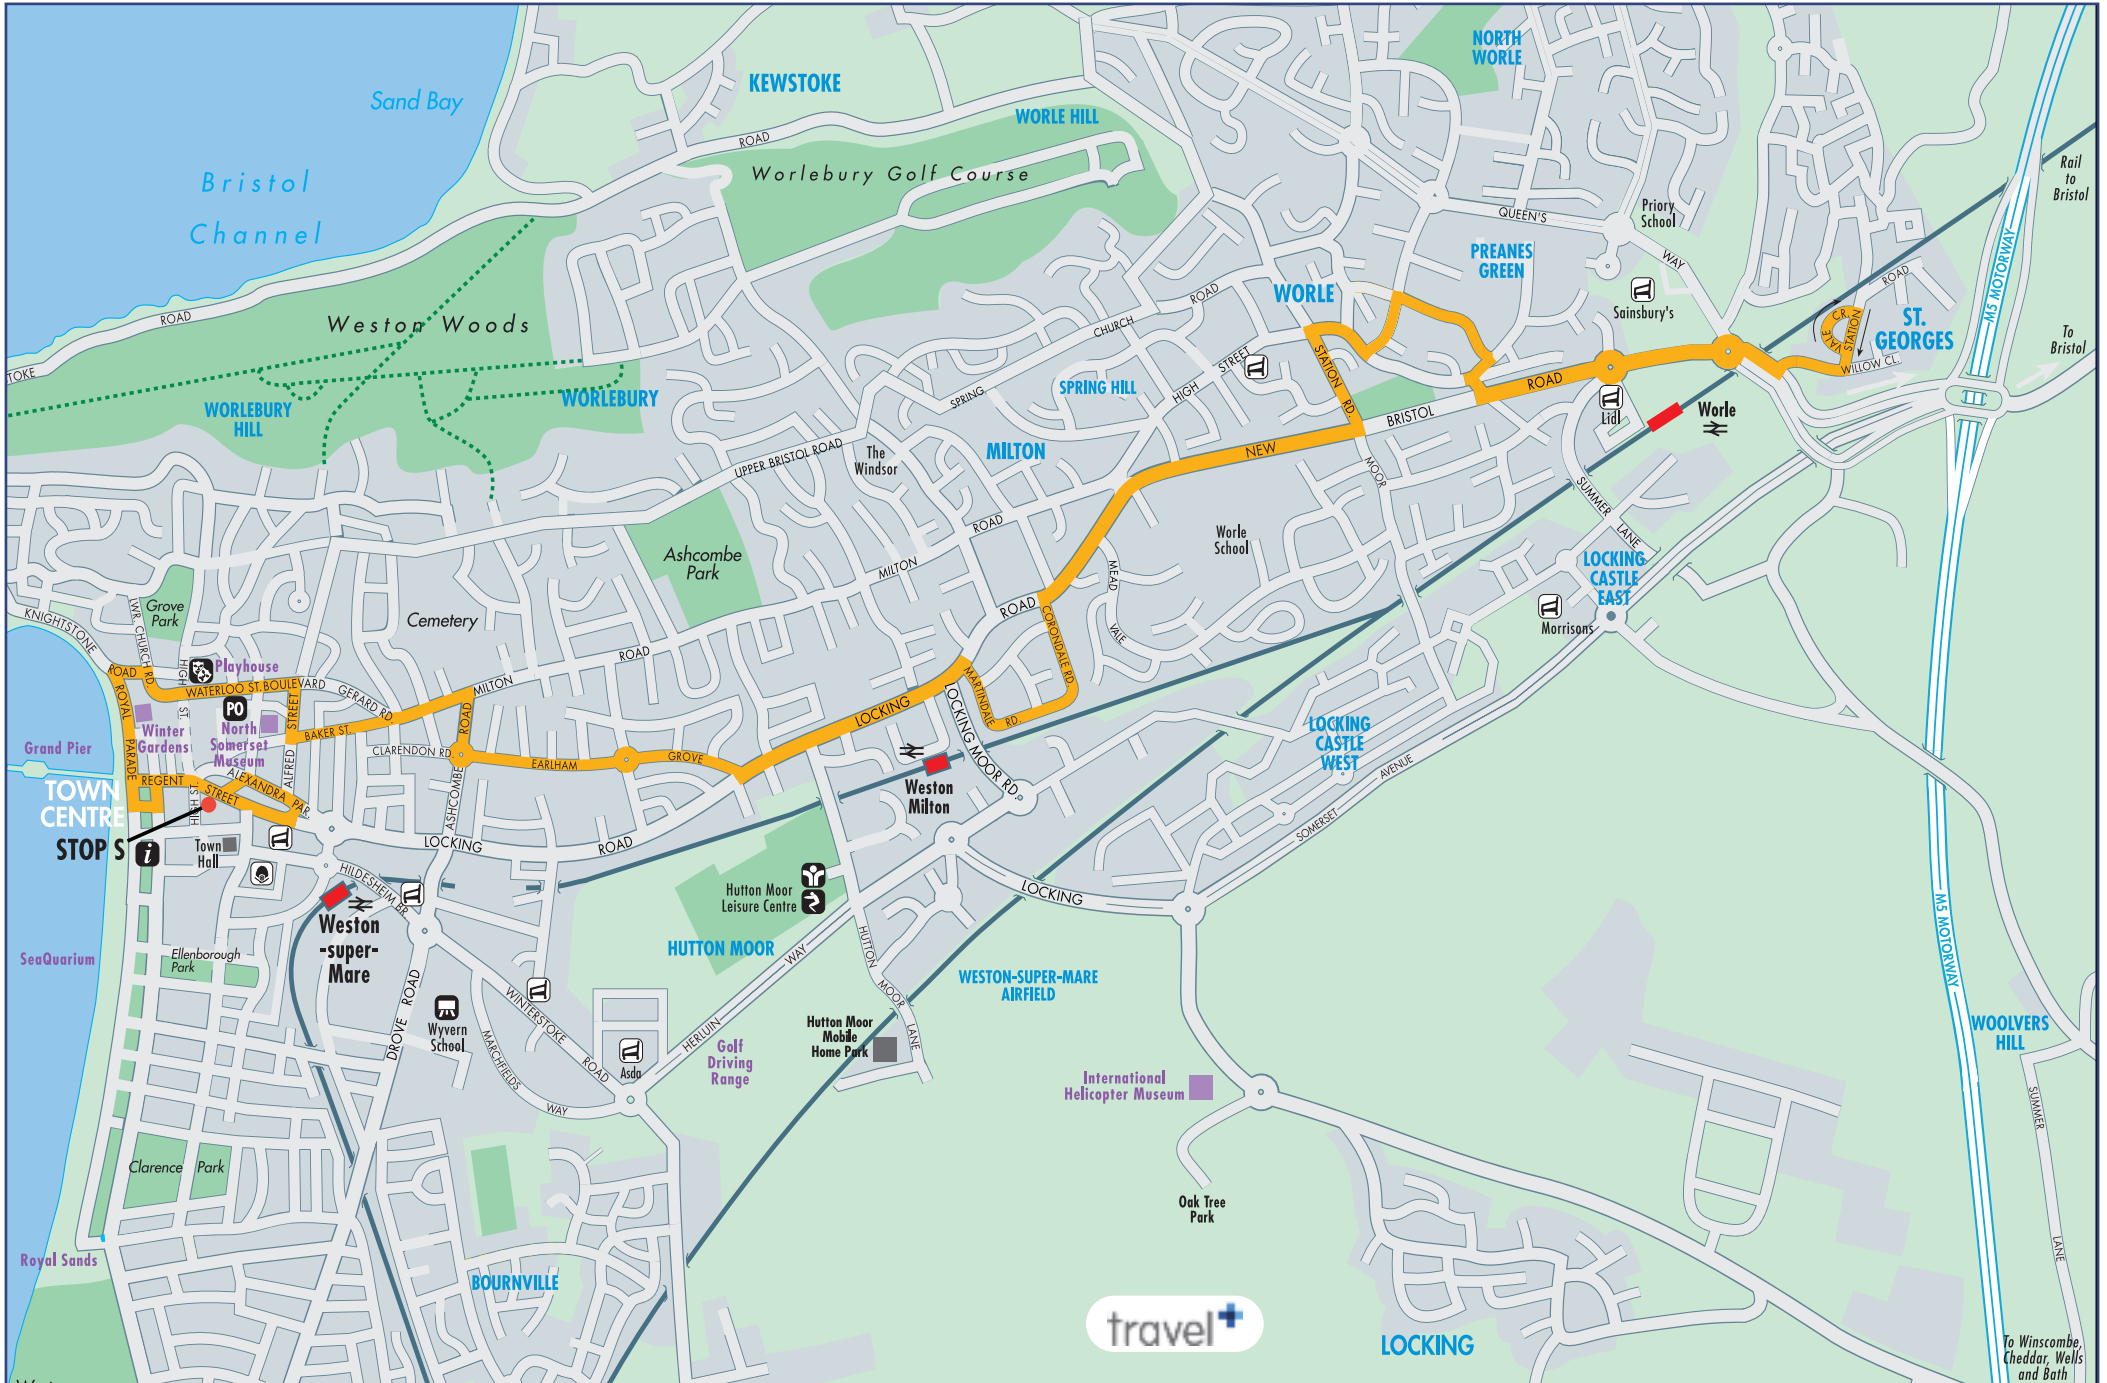

Mondays to Saturdays (not Bank Holidays)

Operated by low floor bus

TOWN CENTRE, Regent Street, Stop S	0850	0950	1050	and then every hour until	1550	1650	1750
Waterloo Street, Stop H	0855	0955	1055		1555	1655	1755
Earham Grove	0900	1000	1100		1600	1700	1800
Corondale Road	0906	1006	1106		1606	1706	1806
New Bristol Road, Station Road	0909	1009	1109		1609	1709	1809
Preanes Green, Tamar Road	0912	1012	1112		1612	1712	1812
ST GEORGES, Vale Crescent	0917	1017	1117		1617	1717	1817
ST GEORGES, Vale Crescent	0819	0919	1019	and then every hour until	1519	1619	1719
Preanes Green, Tamar Road	0824	0924	1024		1524	1624	1724
New Bristol Road, Station Road	0827	0927	1027		1527	1627	1727
Corondale Road	0830	0930	1030		1530	1630	1730
Earham Grove	0836	0936	1036		1536	1636	1736
Waterloo Street, Stop J	0841	0941	1041		1541	1641	1741
TOWN CENTRE, Regent Street, Stop S	0846	0946	1046		1546	1646	1746

Revised route now serves Preanes Green

Route description:

Regent Street, Royal Parade, Knightstone Road, South Parade, Waterloo Street, Alfred Street, Baker Street, Milton Road, Ashcombe Road, Earham Grove, Locking Road, Corondale Road, Martindale Road, New Bristol Road, Station Road, High Street, Bideford Road, Tamar Road, Clovelly Road, Bristol Road, Willow Close, Vale Crescent (RETURN: Station Road).

Service **85** is operated by WebberBus with financial support from North Somerset Council. WebberBus: 0800 096 3039

Bus times

Service 85 From April 2010
Weston town centre – St Georges

New times

via Earham Grove, Corondale Road and Preanes Green

ROUTE 85: Weston town centre to St Georges via Earham Grove, Corondale Road and Preatnes Green

To Winscombe, Cheddar, Wells and Bath