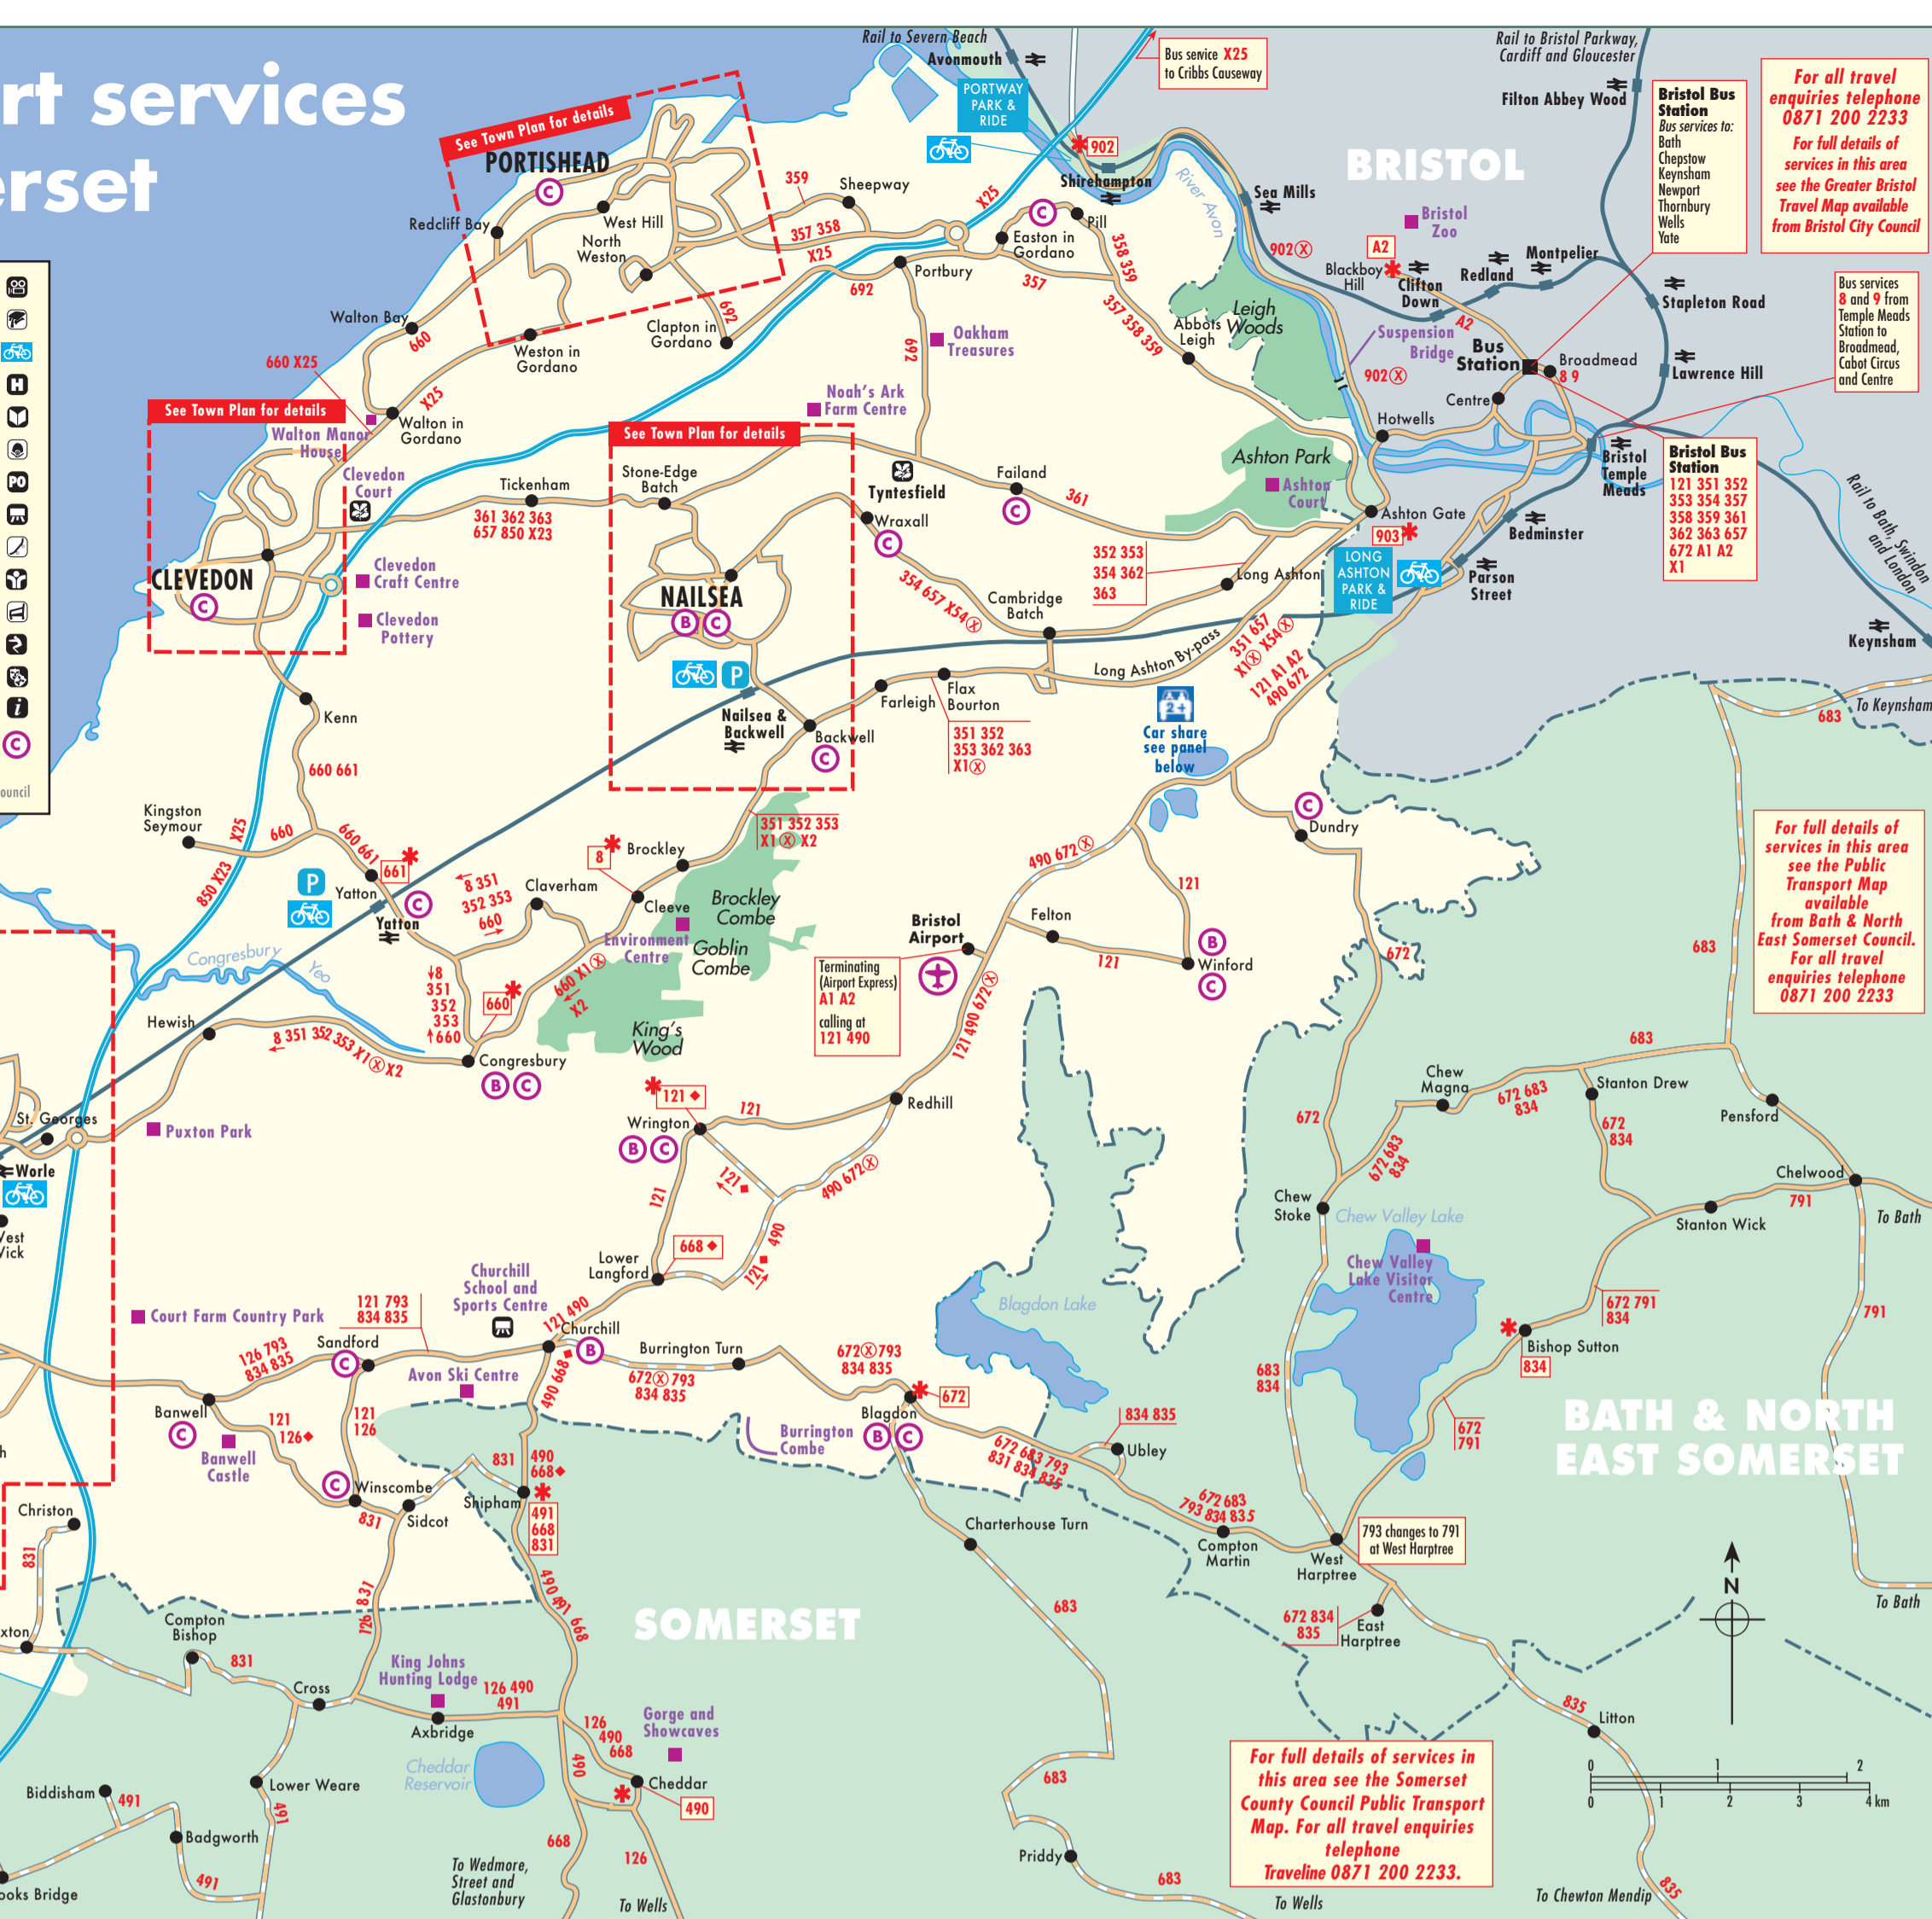

Bristol The Airport Express Service (A1 A2) together with service 121 provide a regular service between Bristol Bus Station, Temple Meads Rail Station and the Airport

Weston-super-Mare Service 121 provides a regular service between Weston-super-Mare, Banwell, Winscombe, Sandford and the Airport