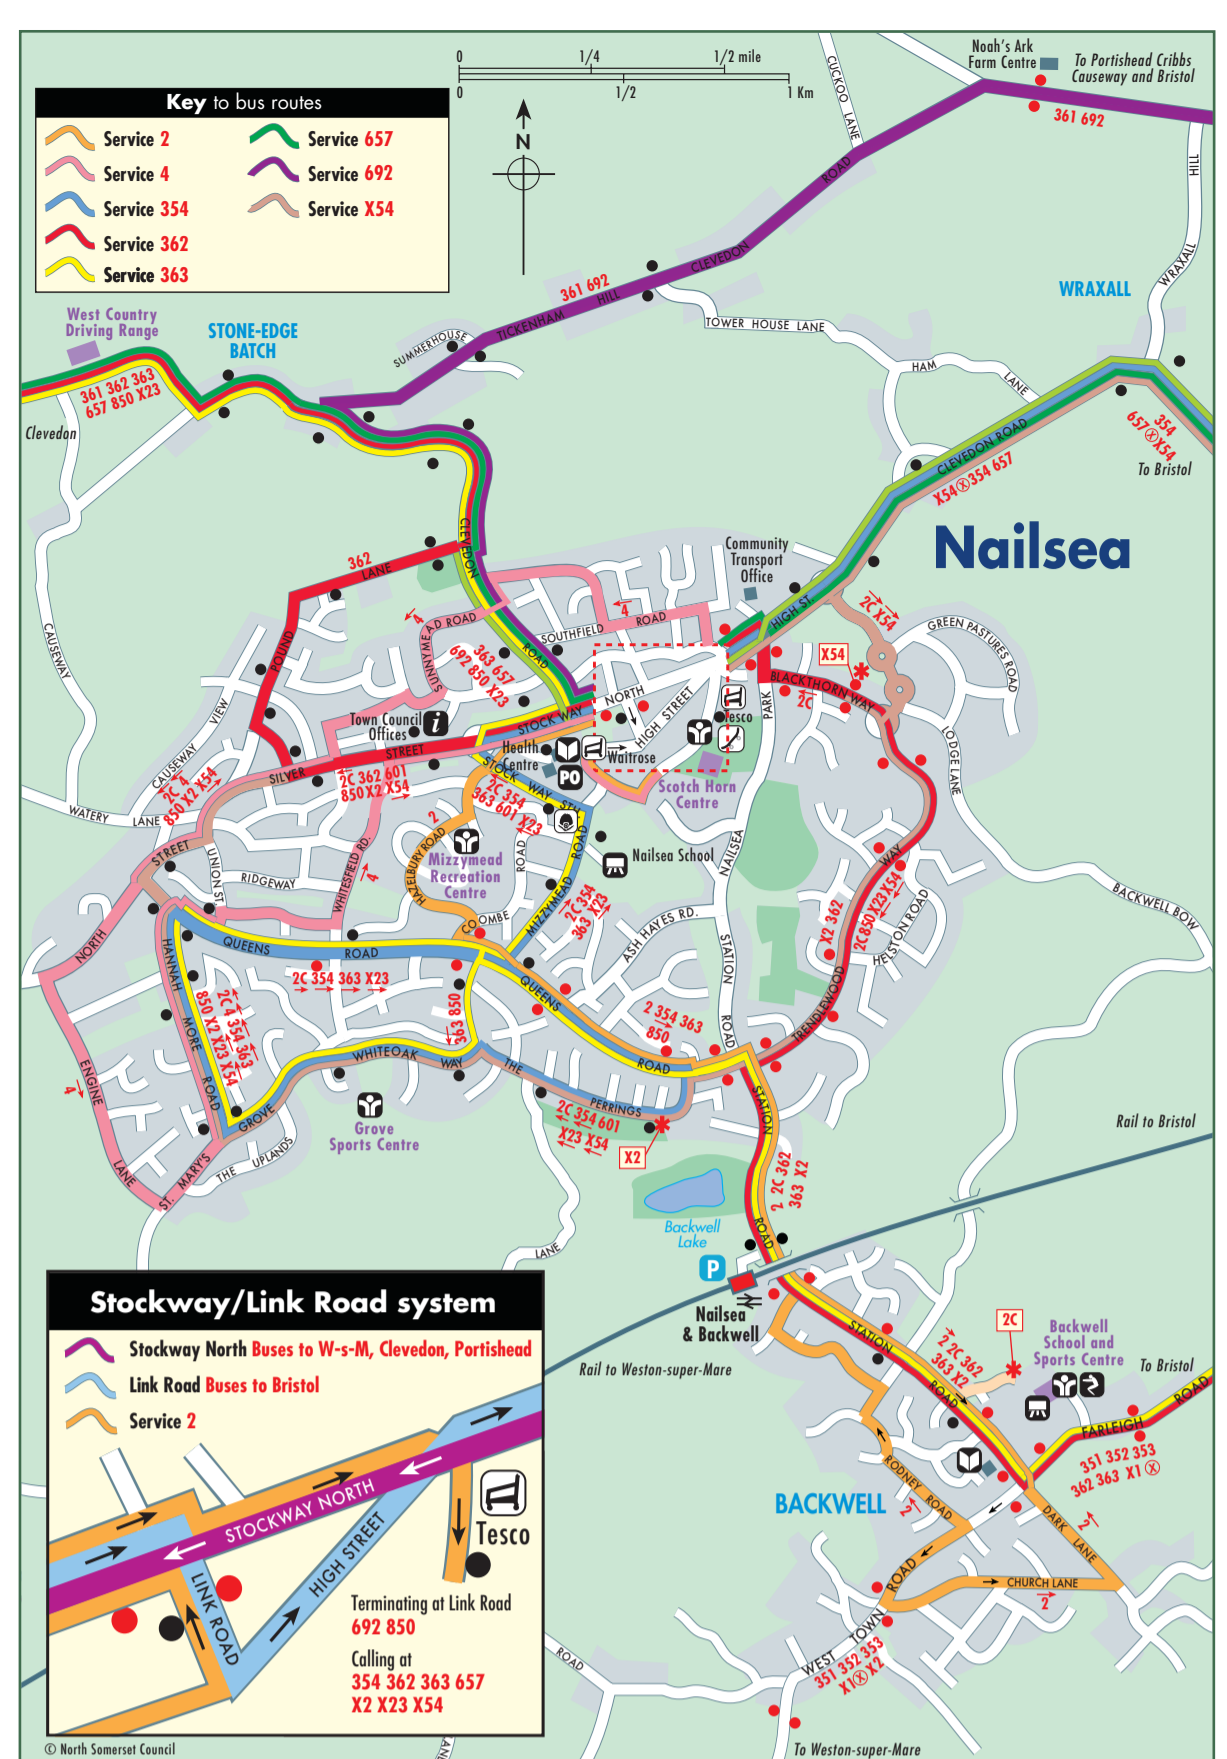

Service and Operator	Days of operation	Frequency in minutes		
		Monday – Saturday		Sundays & Bank Holidays
		Daytime	Evening	
X1 WESTON-SUPER-MARE – BRISTOL via Worle, Congresbury, Cleve, Backwell, Flax Bourton.	Limited stop Mon-Sat	30		
X2 | See also 850 NAILSEA – BURNHAM-ON-SEA via Weston-super-Mare and Sanders Garden World.	Tues & Thurs Summer only: Mon – Fri	1 return journey		
X21 | X22 WESTON-SUPER-MARE – BRIDGWATER COLLEGE via Coronation Estate X21 or Milton Road, Worle, MS X22.	College terms only: Mon – Fri	2 return journeys		
X23 WESTON-SUPER-MARE – NAILSEA via Worle, MS Motorway, Clevedon, Tickenham.	Mon – Fri College terms only	2 return journeys		
X25 WESTON-SUPER-MARE – CRIBBS CAUSEWAY via Worle, MS, Clevedon, Walton-in-Gordano, Weston-in-Gordano, Portishead.	Daily	60		
X54 NAILSEA – BRISTOL	Limited stop Mon – Fri	3 peak hour return journeys		
21 2C | 4 NAILSEA TOWN SERVICES via Nailsea and Backwell Station 2 or Nailsea School 2C or Kingshill 4	Mon – Fri	60		
8 CLEEVE – WESTON COLLEGE via Yatton, Congresbury, North Worle.	College terms only: Mon – Fri	1 journey to Weston College		
102 WESTON-SUPER-MARE – PURITON via East Brent, Burnham-on-Sea, Highbridge, Woolavington.	Mon – Sat	5 return journeys		
112 WESTON-SUPER-MARE – HIGHBRIDGE via Lympham, Brean, Berrow, Burnham-on-Sea. (Bank holiday service to Burnham-on-Sea operated by North Somerset Coaches)	Daily	Summer 30 Winter 60		Summer 120
121 WESTON-SUPER-MARE – BRISTOL via Locking, Banwell, Winscombe, Sandford, Churchil, Wrington, Bristol Airport, Felton, Winford, Badminton.	Daily	120 Weston – Bristol 60 Weston – Wrington		120
126 WESTON-SUPER-MARE – WELLS via Locking, Banwell, Sandford, Winscombe, Azbridge, Cheddar. (Late evening journeys to Winscombe only)	First	Daily	60	60 | 120
A1 | A2 BRISTOL – BRISTOL AIRPORT From Bristol Bus Station via Temple Meads.	Limited stop Daily	10	20	10 – 20
351 | 353 WESTON-SUPER-MARE – BRISTOL via Worle, Congresbury, Yatton, Cleverham, Cleve, Backwell, Flax Bourton, Long Ashton 353.	Daily	Peak hours only	60	60
352 WESTON-SUPER-MARE – BRISTOL via North Worle, Congresbury, Yatton Village, Cleverham, Cleve, Backwell, Flax Bourton, Long Ashton.	Mon – Sat	60		see 353
354 BRISTOL – NAILSEA via Long Ashton, Wraxall.	Mon – Sat	30	90	See 362/363/657
357 PORTISHEAD Weatherly Drive – BRISTOL via Portishead, Newdown Road, Phoenix Way, Abbots Leigh.	Mon – Sat	120		
358 | 359 PORTISHEAD Redcliff Bay – BRISTOL via Hare Road or Down Road, Portishead, Sheppway 359, Easton-in-Gordano, Pill.	First	Daily	30	60 | 60
361 | See also 657 CLEVEDON Cambridge Road – BRISTOL via Clevedon, Southern Way, Tickenham, Failand.	Mon-Sat	60		see 657
362 | 363 CLEVEDON Six Ways – BRISTOL via South Clevedon, Yealands Drive, Tickenham, Nailsea and Backwell Station, Flax Bourton, Long Ashton.	First	Daily	60	60 | 60
490 CHEDDAR – BRISTOL via Axbridge, Shipham, Churchil, Lower Langford, Bristol Airport.	Tues	1 return journey		
491 SHIPHAM – WESTON-SUPER-MARE via Axbridge, Cross, Biddisham, Rooksbrough, Lympham.	Tues & Thur	1 return journey		
657 | See also 361 CLEVEDON Cambridge Road – BRISTOL via Clevedon, Southern Way, Tickenham, Nailsea, Wraxall.	Sundays and Bank Hols			120
660 CONGRESBURY – PORTISHEAD via Cleverham, Yatton, Kingston Seymour, Clevedon, Walton Bay, Redcliff Bay, North Weston.	Mon – Sat	120		
661 YATTON RAILWAY STATION – CLEVEDON via Kenn and Kenn Business Park.	Mon – Fri	2 peak hour return journeys		
668 LOWER LANGFORD/SHIPHAM – STREET via Cheddar, Wedmore, Meare.	Mon – Sat	120		
672 BLAGDON – BRISTOL via Compton Martin, West Harptree, Bishop Sutton, Chew Magna, Chew Stoke, Dundry, Badminton.	Mon – Sat	4 return journeys		
683 KEYNSHAM – WELLS via Chew Magna, Chew Stoke, Compton Martin, Blagdon, Charterhouse, Piddly.	Tues	1 return journey		
692 REDCLIFF BAY – NAILSEA via Portishead, North Weston, Clapton-in-Gordano, Portbury.	Mon – Fri	90		
791 | 793 BATH – WESTON-SUPER-MARE via Radstock, Midsomer Norton, Bishop Sutton, West Harptree, Blagdon, Banwell.	Wed	1 return journey		
800 CLEVEDON TOWN SERVICE via Tesco, Millcross, Town Centre, East Clevedon, North Clevedon.	Mon – Fri	60		
831 SHIPHAM – WESTON-SUPER-MARE via Sidcot, Winscombe, Cross, Compton Bishop, Christian, Loxton, Bleadon.	Wed	1 return journey		
834 BISHOP SUTTON – WESTON-SUPER-MARE via Stanton Drew, Chew Magna, Chew Stoke, West Harptree, Compton Martin, Blagdon, Berrington Turn, Churchil, Banwell, Elborough.	Tues	1 return journey		
835 CHEWTON MENDIP – WESTON-SUPER-MARE via East Harptree, West Harptree, Compton Martin, Blagdon, Berrington Turn, Churchil, Banwell, Elborough, Asda.	Thur	1 return journey		
850 | See also X2 NAILSEA – WESTON-SUPER-MARE via Tickenham, Clevedon, MS Motorway.	Fri	1 return journey