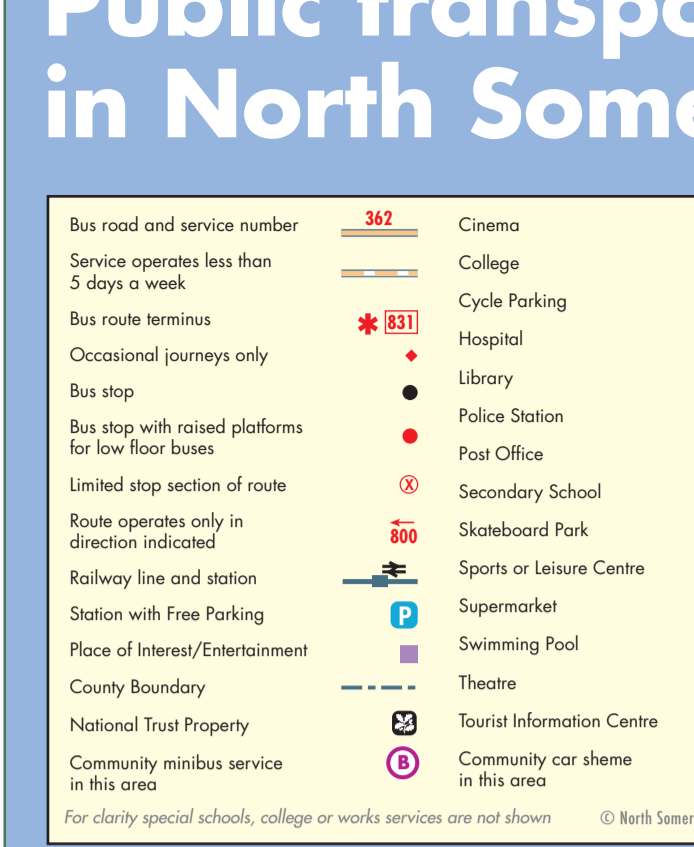

Public transport services in North Somerset

Car Share

Car sharing has never been so easy!

Save time and use the Long Ashton Bypass 2+ lane
Is anyone going your way.....
find out at 2carshare.com

Bus links to Bristol Airport

Bristol The Airport Express Service (A1 A2) together with service 121 provide a regular service between Bristol Bus Station, Temple Meads Rail Station and the Airport

Weston-super-Mare Service 121 provides a regular service between Weston-super-Mare, Banwell, Winscombe, Sandford and the Airport