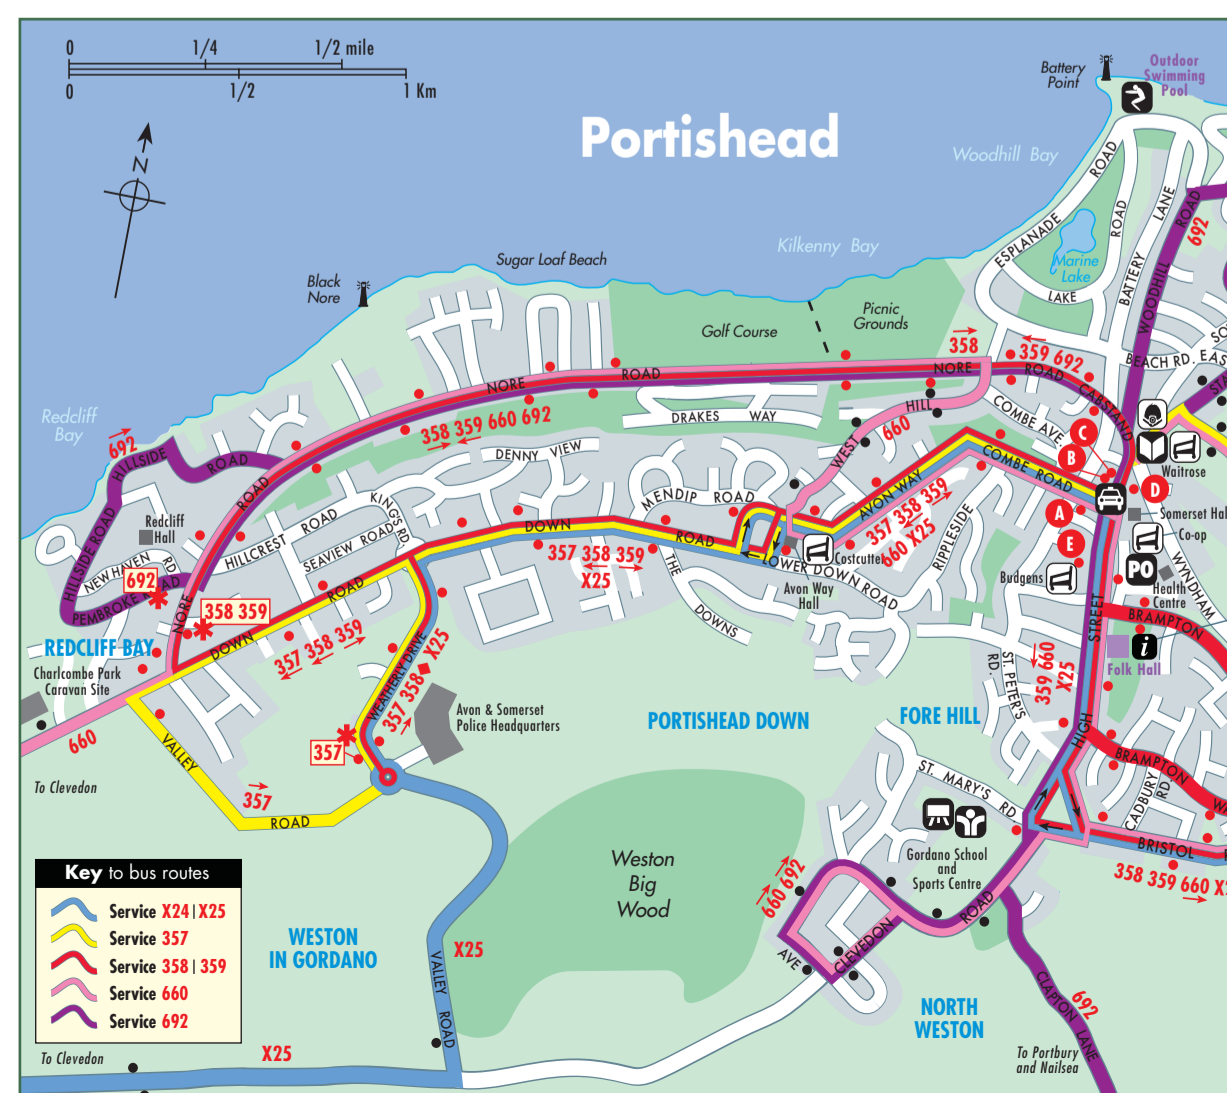

Service and Operator	Days of operation	Frequency in minutes		
		Monday – Saturday		Sundays & Bank Holidays
		Daytime	Evening	
X1 WESTON-SUPER-MARE – BRISTOL via Worle, Congresbury, Cleve, Backwell, Flax Bourton.	Limited stop Mon-Sat	30		
X2 | See also 850 NAILSEA – BURNHAM-ON-SEA via Weston-super-Mare and Sanders Garden World.	Tues & Thurs Summer only: Mon – Fri	1 return journey		
X21 | X22 WESTON-SUPER-MARE – BRIDGWATER COLLEGE via Coronation Estate X21 or Milton Road, Worle, MS X22.	College terms only: Mon – Fri	2 return journeys		
X23 WESTON-SUPER-MARE – NAILSEA via Worle, MS Motorway, Clevedon, Tickenham.	Mon – Fri College terms only	2 return journeys		
X25 WESTON-SUPER-MARE – CRIBBS CAUSEWAY via Worle, MS, Clevedon, Walton-in-Gordano, Weston-in-Gordano, Portishead.	Daily	60		
X54 NAILSEA – BRISTOL	Limited stop Mon – Fri	3 peak hour return journeys		
21 2C | 4 NAILSEA TOWN SERVICES via Nailsea and Backwell Station 2 or Nailsea School 2C or Kingshill 4	Mon – Fri	60		
8 CLEEVE – WESTON COLLEGE via Yatton, Congresbury, North Worle.	College terms only: Mon – Fri	1 journey to Weston College		
102 WESTON-SUPER-MARE – PURITON via East Brent, Burnham-on-Sea, Highbridge, Woolavington.	Mon – Sat	5 return journeys		
112 WESTON-SUPER-MARE – HIGHBRIDGE via Lympham, Brean, Berrow, Burnham-on-Sea. (Bank holiday service to Burnham-on-Sea operated by North Somerset Coaches)	Daily	Summer 30 Winter 60		Summer 120
121 WESTON-SUPER-MARE – BRISTOL via Locking, Banwell, Winscombe, Sandford, Churchil, Wrington, Bristol Airport, Felton, Winford, Badminton.	Daily	120 Weston – Bristol 60 Weston – Wrington		120
126 WESTON-SUPER-MARE – WELLS via Locking, Banwell, Sandford, Winscombe, Azbridge, Cheddar. (Late evening journeys to Winscombe only)	First	Daily	60	60 | 120
A1 | A2 BRISTOL – BRISTOL AIRPORT From Bristol Bus Station via Temple Meads.	Limited stop Daily	10	20	10 – 20
351 | 353 WESTON-SUPER-MARE – BRISTOL via Worle, Congresbury, Yatton, Cleverham, Cleve, Backwell, Flax Bourton, Long Ashton 353.	Daily	Peak hours only	60	60
352 WESTON-SUPER-MARE – BRISTOL via North Worle, Congresbury, Yatton Village, Cleverham, Cleve, Backwell, Flax Bourton, Long Ashton.	Mon – Sat	60		see 353
354 BRISTOL – NAILSEA via Long Ashton, Wraxall.	Mon – Sat	30	90	See 362/363/657
357 PORTISHEAD Weatherly Drive – BRISTOL via Portishead, Newdown Road, Phoenix Way, Abbots Leigh.	Mon – Sat	120		
358 | 359 PORTISHEAD Redcliff Bay – BRISTOL via Hare Road or Down Road, Portishead, Sheppway 359, Easton-in-Gordano, Pill.	First	Daily	30	60 | 60
361 | See also 657 CLEVEDON Cambridge Road – BRISTOL via Clevedon, Southern Way, Tickenham, Failand.	Mon-Sat	60		see 657
362 | 363 CLEVEDON Six Ways – BRISTOL via South Clevedon, Yealands Drive, Tickenham, Nailsea and Backwell Station, Flax Bourton, Long Ashton.	First	Daily	60	60 | 60
490 CHEDDAR – BRISTOL via Axbridge, Shipham, Churchil, Lower Langford, Bristol Airport.	Tues	1 return journey		
491 SHIPHAM – WESTON-SUPER-MARE via Axbridge, Cross, Biddisham, Rooksbrough, Lympham.	Tues & Thur	1 return journey		
657 | See also 361 CLEVEDON Cambridge Road – BRISTOL via Clevedon, Southern Way, Tickenham, Nailsea, Wraxall.	Sundays and Bank Hols			120
660 CONGRESBURY – PORTISHEAD via Cleverham, Yatton, Kingston Seymour, Clevedon, Walton Bay, Redcliff Bay, North Weston.	Mon – Sat	120		
661 YATTON RAILWAY STATION – CLEVEDON via Kenn and Kenn Business Park.	Mon – Fri	2 peak hour return journeys		
668 LOWER LANGFORD/SHIPHAM – STREET via Cheddar, Wedmore, Meare.	Mon – Sat	120		
672 BLAGDON – BRISTOL via Compton Martin, West Harptree, Bishop Sutton, Chew Magna, Chew Stoke, Dundry, Badminton.	Mon – Sat	4 return journeys		
683 KEYNSHAM – WELLS via Chew Magna, Chew Stoke, Compton Martin, Blagdon, Charterhouse, Piddly.	Tues	1 return journey		
692 REDCLIFF BAY – NAILSEA via Portishead, North Weston, Clapton-in-Gordano, Portbury.	Mon – Fri	90		
791 | 793 BATH – WESTON-SUPER-MARE via Radstock, Midsomer Norton, Bishop Sutton, West Harptree, Blagdon, Banwell.	Wed	1 return journey		
800 CLEVEDON TOWN SERVICE via Tesco, Millcross, Town Centre, East Clevedon, North Clevedon.	Mon – Fri	60		
831 SHIPHAM – WESTON-SUPER-MARE via Sidcot, Winscombe, Cross, Compton Bishop, Christian, Loxton, Bleadon.	Wed	1 return journey		
834 BISHOP SUTTON – WESTON-SUPER-MARE via Stanton Drew, Chew Magna, Chew Stoke, West Harptree, Compton Martin, Blagdon, Berrington Turn, Churchil, Banwell, Elborough.	Tues	1 return journey		
835 CHEWTON MENDIP – WESTON-SUPER-MARE via East Harptree, West Harptree, Compton Martin, Blagdon, Berrington Turn, Churchil, Banwell, Elborough, Asda.	Thur	1 return journey		
850 | See also X2 NAILSEA – WESTON-SUPER-MARE via Tickenham, Clevedon, MS Motorway.	Fri	1 return journey